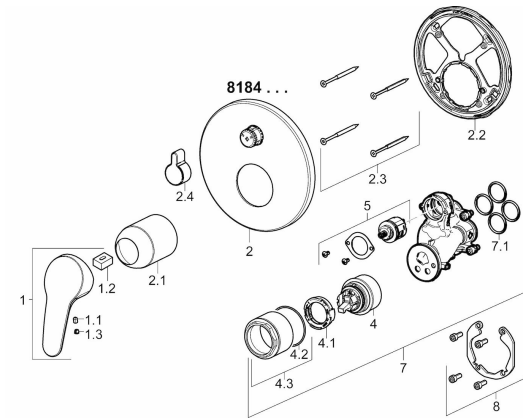

EAN: 4015474279230
static.hansa.com/81849083

Spare parts

SP81849083

	Name	Code
1	Lever, L=93 mm Chrome	01880083
1.1	Screw, M5x8, SW2.5	59904755
1.2	Bushing	59904778
1.3	Symbol plug Grey	59912112
2	Cover flange, d 170 mm Chrome	59914317
2.1	Covering cap Chrome	59904820
2.2	Fixing part	59914307
2.3	Screw, M4.5x80	59912890
2.4	Diverter knob Chrome	59914324
4	Cartridge, 4.8 eco	59904601
4.1	Adjusting ring	59904759
4.2	O-ring, 50.52x1.78	59906841
4.3	Eye screw, M50x1, SW45	59912980
5	Diverter/Cartridge	59914183
7	Functional unit, 4.8	59914321
7.1	O-ring, 23.47x2.62	59914304
8	Installation kit	59914186
N.I.	Diverter, 120°	59914655
N.I.	Adapter, H/C reversed	59914184
N.I.	Screwdriver, 5 mm	59914334
N.I.	Fixing screw, M6x13	59914657
N.I.	Raising kit, 15 mm	59914182
N.I.	Raising kit, 15 mm, d:170 mm	59914191