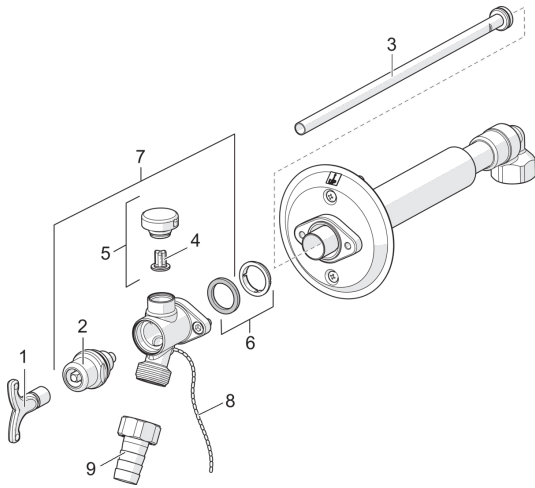

EAN: 4015474277434
static.hansa.com/69509101

Spare parts

SP69509101

	Name	Code
1	Key	59914267
2	Bushing	59914268
3	Inside spindle	59914269
4	Vacuum valve head	59914270
5	Vacuum breaker	59914271
6	Retainer bushing	59914272
7	Outer body	59914273
8	Ball chain	59914274
9	Hose coupling	59914275