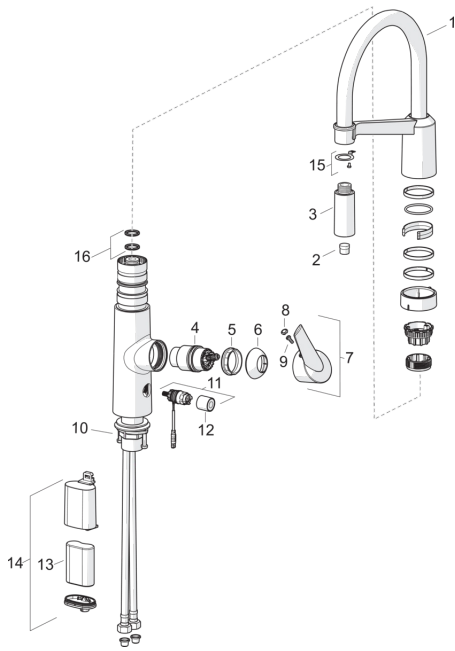

## Spare parts

### SP65292203

	Name	Code
01	High spout Chrome	59914582
02	Aerator Chrome	59914583
03	Shower head Chrome	59914584
04	Cartridge, 4.0 Classic	59914129
05	Tightening nut, M42 x1,5, SW 38	59914128
06	Covering cap Chrome <span style="background-color: black; color: white; padding: 2px;">Discontinued</span>	59914127
07	Lever	59914124
08	Symbol plug	59914513
09	Screw set, M4x10	59914586
10	Fixing set	59913371
11	Solenoid valve	59914587
12	Cap	59914588
13	Battery, 2CR5 6 V	59911670
14	Battery casing	59914088
15	Fixing part	59914615
16	Sealing kit	59914144