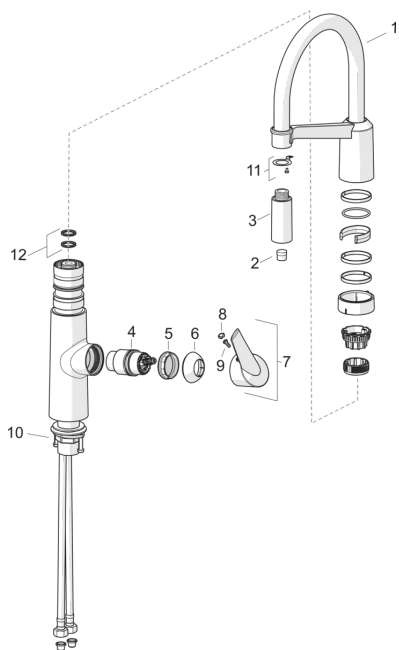

EAN: 4057304004599
static.hansa.com/65282203

Spare parts

SP65282203

	Name	Code
01	High spout Chrome	59914582
02	Aerator Chrome	59914583
03	Shower head Chrome	59914584
04	Cartridge, 4.0 Classic	59914129
05	Tightening nut, M42 x1,5, SW 38	59914128
06	Covering cap Chrome Discontinued	59914127
07	Lever	59914124
08	Symbol plug	59914513
09	Screw set, M4x10	59914586
10	Fixing set	59913371
11	Fixing part	59914615
12	Sealing kit	59914144