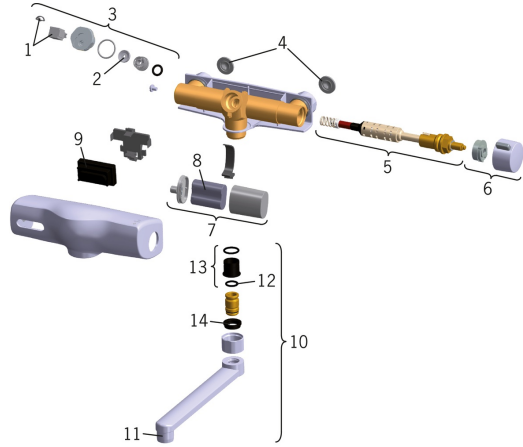

EAN: 4015474273498
static.hansa.com/64452201

Spare parts

SP64452201

	Name	Code
1	Pilot valve	59914149
10	Spout, L=100	59914230
10	Spout, L=200 Chrome Discontinued	59914156
11	Aerator, M22x1	59914157
12	O-ring, 13.6x2.4	59914158
13	Bushing (10 pcs), 18/20.6 Chrome	59914159
14	Retaining ring (10 pcs) Discontinued	59914160
2	Membrane	59914150
3	Solenoid valve	59914151
4	Filter sealing, G3/4	59911076
5	Pressostatic cartridge	59914152
6	Temperature control handle Chrome	59914153
7	Battery casing	59914154
8	Battery, 2CR5 6 V	59911670
9	Sensor, 6 V	59914155
N.I.	Magnetic key	59914378