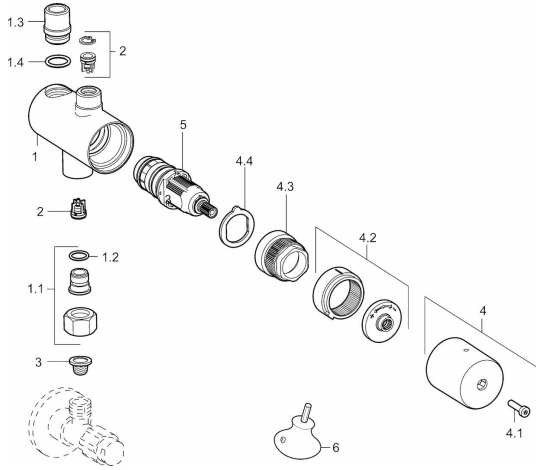

EAN: 4015474275270
static.hansa.com/63410020

Spare parts

SP63410020

	Name	Code
1.1	Connection nipple, G3/8 Chrome	59912848
1.2	O-ring, d 10.10x1.60	59905072
2	Non-return valve, DN8	59914030
3	Litter filter	59911684
4	Handle	59914171
4.1	Screw set	59914174
4.2	Temperature adjustment limiter	59914172
4.3	Fixing screw, M30x2 SW22	59914173
4.4	Screw set	59914174
5	Thermostatic cartridge, 2.7	59913823
6	Key	59914077