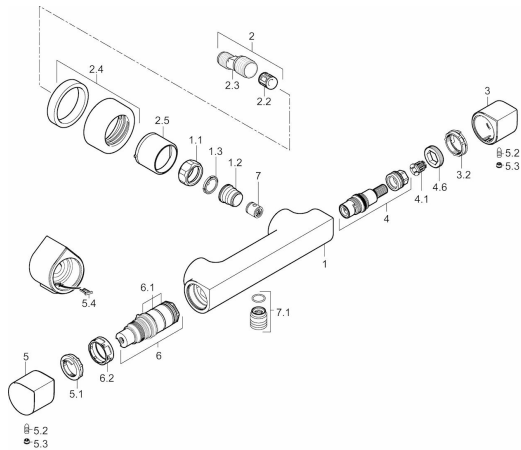

EAN: 4015474169920
static.hansa.com/58410101

Spare parts

SP58410101

	Name	Code
1.1	Connection nut, G3/4, AF 30	59902230
1.2	Nipple	59911075
1.3	Filter sealing, G3/4	59911076
2	Eccentric connector, G3/4 x G1/2	59910254
2.2	Silencer	59904792
2.4	Cover flange	59913105
2.5	Cover sleeve	59913106
3	Flow control handle Chrome	59913390
3.2	Adjusting ring	59913466
4	Headpart, G1/2	59913470
4.1	Adapter White	59910235
4.6	Ring	59913469
5	Temperature control handle Chrome	59913393
5.1	Temperature adjustment limiter	59913465
5.2	Screw, M5x8, SW2.5	59904755
5.3	Cover plug Chrome	59911840
5.4	Wall hanger	59913464
6	Thermostatic cartridge	59913311
6.1	O-ring, d 26x2	59911081
6.2	Tightening nut, M34 x 1, SW45	59911082
7	Non-return valve	59905714
7.1	Thread nipple, G 1/2 x M 18 x 1	59911384
N.I.	Thermostatic cartridge, H/C reversed	59913463
N.I.	Temperature control handle, (2010-) Chrome	59913778
N.I.	Flow control handle, (2010-) Chrome	59913779