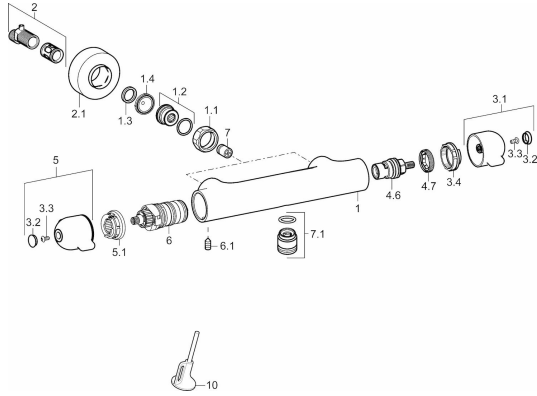

## Spare parts

### SP58080201

	Name	Code
1.1	Connection nut, G3/4, AF 30	59902230
1.2	Nipple	59911075
1.3	Retaining ring, 23.9x15.2x2	59902689
1.4	Filter sealing, G3/4	59911076
10	Key	59914077
2	Eccentric	59914082
2.1	Cover flange Chrome	59914083
3.1	Flow control handle Chrome	59914081
3.2	Cap Chrome	59914079
3.3	Screw, M4x8	59913851
3.4	Adjusting ring	59913940
4.6	Headpart, 1/2", 180°	59911103
4.7	Ring	59913469
5	Temperature control handle Chrome	59914080
5.1	Temperature adjustment limiter	59914078
6	Thermostatic cartridge, 3.3	59913871
6.1	Screw, M6 x 9,5	59901609
7	Non-return valve, DN10 (2016-)	59914425
7.1	Thread nipple, G 1/2 x M 18 x 1	59911384