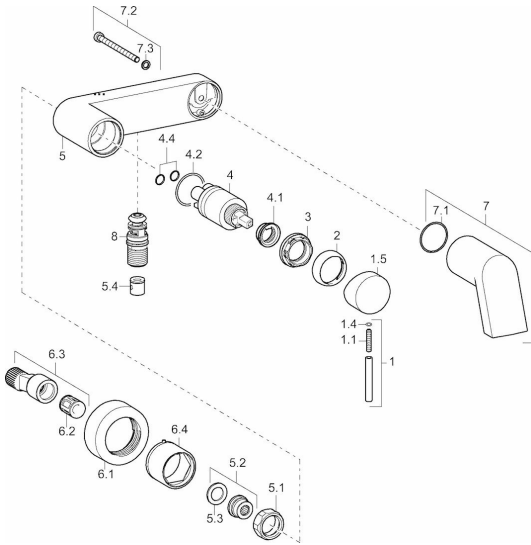

## Spare parts

### SP57742101

	Name	Code
1	Lever, 50 mm, d 7 mm Chrome	59913097
1.1	Screw, M5x25, SW 2,5	59913099
1.4	O-ring, d 3x1.5	59913100
1.5	Cap Chrome	59913098
2	Covering cap Chrome	59912110
3	Tightening nut, M37x1, AF30	59912111
4	Cartridge, 3,5 Eco	59912324
4	Cartridge, 3,5 Classic	59913075
4.1	Temperature adjustment limiter	59912325
4.2	O-ring, d 28.24x2.62	59912590
4.4	O-ring, d 10.10x1.60	59905072
5.1	Connection nut, G3/4, AF 30	59902230
5.2	Seat, 1/2"L	59904618
5.3	Retaining ring, 23.9x15.2x2	59902689
5.4	Non-return valve	59905714
6.1	Cover flange	59913105
6.2	Silencer	59904792
6.3	Eccentric connector, G3/4 x G1/2	59910254
6.4	Cover sleeve	59913106
7	Spout Chrome	59913102
7.1	O-ring, 31,00 x 1,50	59913104
7.2	Screw, M6 x 80	59913103
8	Diverter Chrome	59913101
N.I.	Key, SW 30/34	59912108