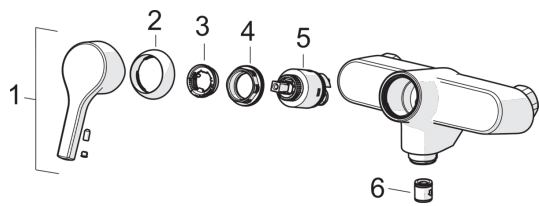

EAN: 4057304012051
static.hansa.com/56382203

Spare parts

SP56382203

	Name	Code
01	Lever Chrome	59914712
02	Covering cap, 33 x 3 mm Chrome	59912504
03	Temperature adjustment limiter	59912325
04	Tightening nut, M40x1, SW30	59913210
05	Cartridge, 3.5 Classic	59913075
06	Non-return valve	59905714
N.I.	Spout, L=200 Chrome	59914471
N.I.	Aerator, M22x1 Chrome	59914469
N.I.	Spout, L=150 Chrome	59914470