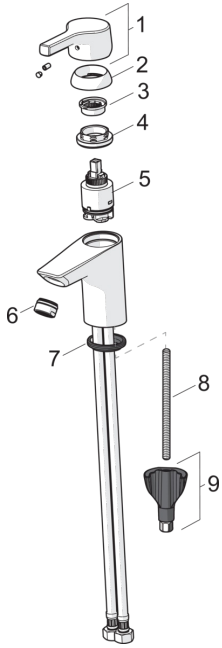

EAN: 4057304012006
static.hansa.com/56362203

Spare parts

SP56362203

	Name	Code
01	Lever Chrome	59914712
02	Covering cap, 33 x 3 mm Chrome	59912504
03	Temperature adjustment limiter	59912325
04	Tightening nut, M40x1, SW30	59913210
05	Cartridge, 3.5 Classic	59913075
06	Aerator, M24x1, 6 l/min Chrome	59913727
06	Aerator, M24x1, Low pressure Chrome	59902692
07	Bottom seal	59914591
08	Fixing screw, M8x1, L=130	59914474
09	Fixing set	59914475
N.I.	Pop-up waste, (2019-) Chrome	59914764
N.I.	Pop-up waste Chrome	59904620
N.I.	Pop-up operating rod	59914464