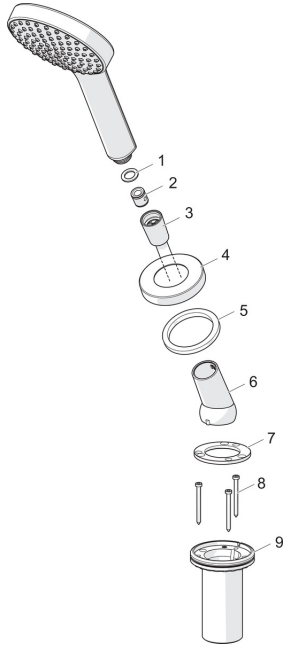

EAN: 4057304012891
static.hansa.com/53249140

Spare parts

SP53249140

	Name	Code
01	Gasket ring, d 21x12x2	59912304
02	Non-return valve	59905714
03	Shower hose, L=1750, M12x1-1/2 Chrome	59912281
04	Cover flange, M70 x 1 Chrome	59912287
05	Bearing ring	59912286
06	Holder Chrome	59912282
07	Disk	59912337
08	Screw, M4x45	59912291
09	Passing-through bushing	59912290