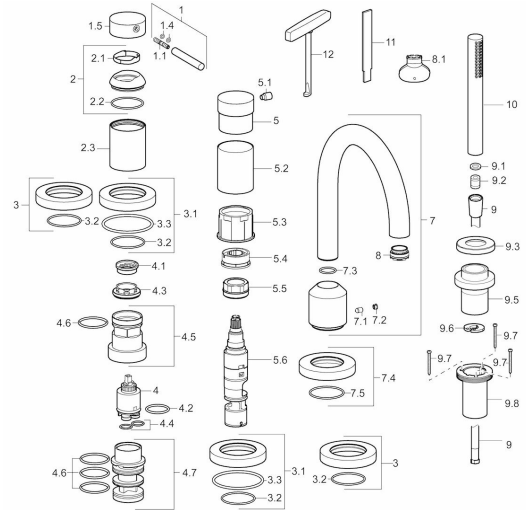

EAN: 4015474172968
static.hansa.com/53122073

Spare parts

SP53122073

	Name	Code
1	Lever, 70 mm	59913331
1.1	Screw, M5x35	59913299
1.4	O-ring, d 3x1.5	59913100
1.5	Cap Chrome	59913332
1.5	Cap Black	59913333
1.5	Cap White	59913334
2	Covering cap Chrome	59913364
2.1	Bearing ring	59913363
2.2	O-ring, d 38x2	59913212
2.3	Cover flange Chrome	59913448
3	Cover flange Chrome	59913449
3.1	Cover flange Chrome	59913450
3.3	O-ring, 60,00 X 3,00	59913280
4	Cartridge, 3.5 Eco	59912324
4	Cartridge, 3.5 Classic	59913075
4.1	Temperature adjustment limiter	59912325
4.2	O-ring, d 28.24x2.62	59912590
4.3	Tightening nut, M40x1, SW30	59913210
4.4	O-ring, d 10.10x1.60	59905072
4.5	Eye screw, M52 x 1, AF38	59913274
4.6	O-ring, d 40x2	59911507
4.7	Adapter	59913282
5	Handle Chrome	59913345
5.1	Lever, 9 mm M6 Chrome	59913348
5.2	Protective sleeve Chrome	59913451
5.3	Ring	59913285
5.4	Flow limiter	59911897
5.5	Eye screw, M32 x 1,5	59911898
5.6	Diverter	59912269
7	Spout, L=190 Chrome	59913452
7.1	Screw, M6 x 9,5	59901609
7.2	Cover plug Chrome	59911840
7.3	O-ring, d 18x2	59913291
7.4	Cover plate, d 72 mm Chrome	59913278
7.5	O-ring, 41x2	59913281
8	Aerator, M24x1 C	59913131
8.1	Key for aerator, M24 x 1	59913134
9	Shower hose, L=1750, M12x1-1/2 Chrome	59912281
9.1	Gasket ring, d 21x12x2	59912304
9.2	Non-return valve	59905714
9.3	Cover flange, M70 x 1, D72 mm	59913287
9.5	Holder Chrome	59913289
9.6	Disk	59912337
9.7	Screw, M4x45	59912291
9.8	Passing-through bushing	59913288
10	Hand shower Chrome	54390100
11	Tool	59912277
12	Tool	59906409
N.I.	Raising kit, 30 mm, HM 3,5 (-2015)	59913189
N.I.	Raising kit, 30 mm	59913190
N.I.	Extension screw kit, (2015-)	59914337