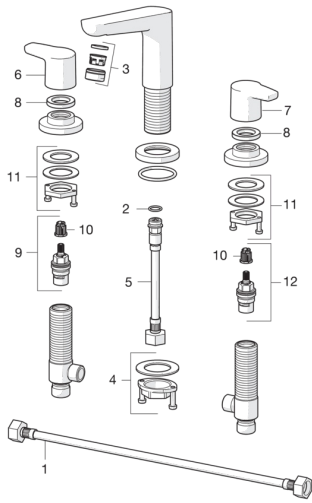

Spare parts

SP52942001

	Name	Code
01	Flexible pipe, L=600, G1/2xG1/2	59914408
02	O-ring, 13X2	59914405
03	Aerator, M24x1 C Chrome	59913401
04	Fixing set	59913371
05	Flexible pipe, L=160, G1/2-M10x1	59914407
06	Handle Chrome	59914411
07	Handle	59914415
08	Tightening nut, d35,5 x M24 x 1	59912023
09	Headpart, G1/2, SW17	59913224
10	Adapter White	59910235
11	Fixing set	59914403
12	Headpart, G1/2	59913457