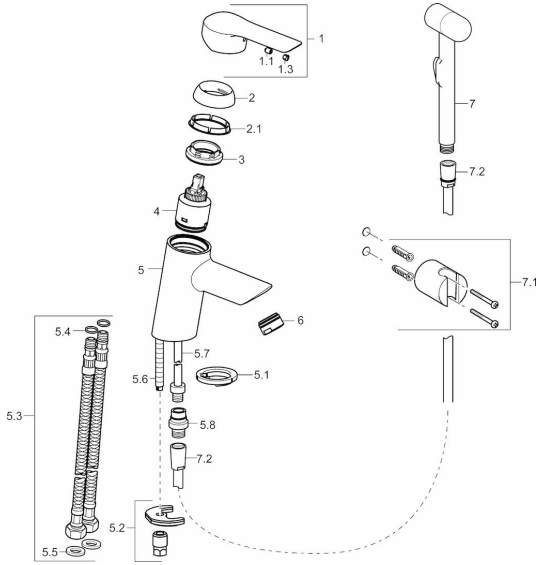

EAN: 4015474269071
static.hansa.com/52682203

Spare parts

SP52682203

	Name	Code
1	Lever Chrome	59914629
1	Lever Chrome	59913840
1.1	Screw, M5x8, SW2.5	59904755
1.3	Symbol plug Grey	59912112
2	Covering cap, 33 x 3 mm Chrome	59912504
2.1	Gasket, 45x35.5x5.4	59913651
3	Tightening nut, M40x1, SW30	59913210
4	Cartridge, 3.5 Classic	59913075
5.1	Bottom seal	59913653
5.2	Fixing set	59912113
5.3	Flexible pipe, M8x1xG3/8, L=430	59913964
5.4	O-ring, 6x1.4	59913266
5.5	Gasket, 9.5x14.4x2	59912551
5.6	Fixing screw, M8x1, L=140	59912474
5.7	Coupling pipe, M8x1 - M14x1, L=214	59914035
5.8	Connector, G1/2 x M14x1	59914180
6	Aerator, M24x1, 6 l/min Chrome	59913727
7	Hand shower	59914177
7.1	Hand shower holder, (2015-)	59914178
7.1	Hand shower holder	59911864
7.2	Shower hose, L=1600, G1/2xG1/2	59914179
N.I.	Key, SW 30/34	59912108