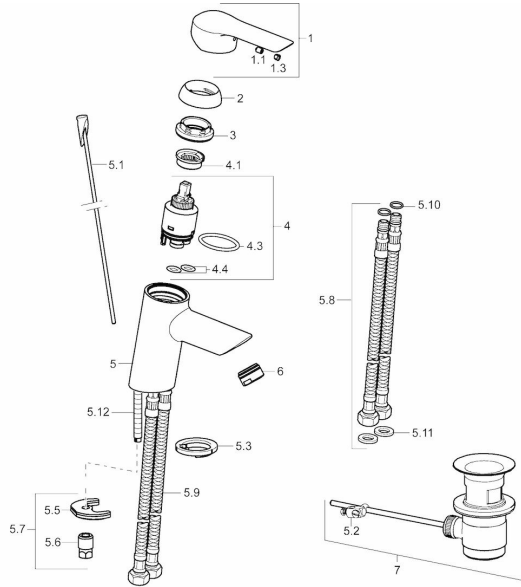

EAN: 4015474254534
static.hansa.com/52402273

Spare parts

SP52402273

	Name	Code
1	Lever Chrome	59914629
1	Lever Chrome	59913840
1.1	Screw, M5x8, SW2.5	59904755
1.3	Symbol plug Grey	59912112
2	Covering cap, 33 x 3 mm Chrome	59912504
3	Tightening nut, M40x1, SW30	59913210
4	Cartridge, 3.5 Classic	59913075
4	Cartridge, 3.5 Eco	59912324
4.1	Temperature adjustment limiter	59912325
4.3	O-ring, d 28.24x2.62	59912590
4.4	O-ring, d 10.10x1.60	59905072
5.1	Pop-up operating rod	59913587
5.10	O-ring, d 7.65x1.78	59902337
5.11	Gasket, 9.5x14.4x2	59912551
5.12	Fixing screw, M8x1, L=140	59912474
5.2	Swivel joint	59904624
5.3	Bottom seal	59913653
5.5	Fixing plate	59904765
5.6	Screw, M8x1, SW13	59904766
5.7	Fixing set	59912113
5.8	Flexible pipe	59913213
5.9	Flexible pipe, L=430, G3/8-M10x1	59912515
6	Aerator, M24x1, 6 l/min Chrome	59913727
7	Pop-up waste, (2019-) Chrome	59914764
7	Pop-up waste Chrome	59904620
N.I.	Key, SW 30/34	59912108