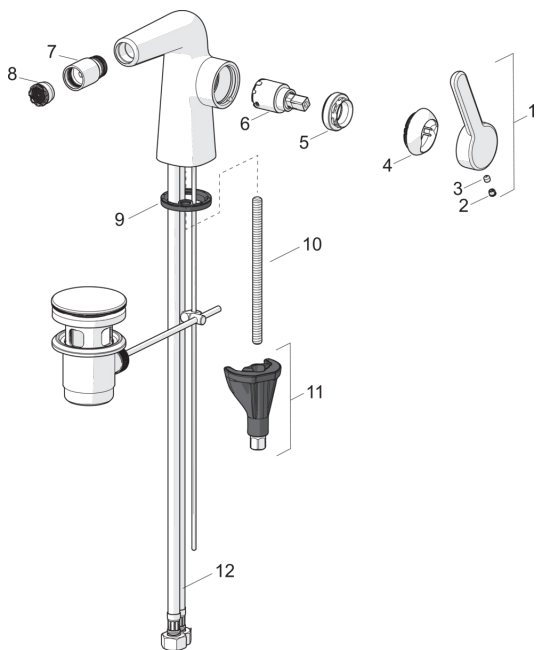

EAN: 4057304007224
static.hansa.com/51983283

Spare parts

SP51983283

	Name	Code
01	Lever Chrome	59914640
02	Cover plug Chrome	59913762
03	Screw, M5x8, SW2.5	59904755
04	Covering cap Chrome	59914638
05	Tightening nut, M32x1, SW24	59913958
06	Cartridge, 2.5	59913914
07	Swivel joint, M18.5x1 Chrome	59913370
08	Aerator, M18.5x1, TJ	59913366
09	Bottom seal	59913653
10	Fixing screw, M8x1, L=130	59914474
11	Fixing set	59914475
12	Flexible pipe, L=500, M8x1-G3/8 LH	59914467
N.I.	Pop-up waste Chrome	59911441
N.I.	Pop-up operating rod Chrome	59913459