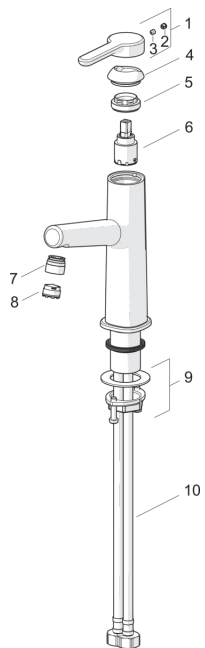

EAN: 4057304006456
static.hansa.com/51882283

Spare parts

SP51882283

	Name	Code
01	Lever Chrome	59914637
02	Cover plug Chrome	59913762
03	Screw, M5x8, SW2.5	59904755
04	Covering cap Chrome	59914638
05	Tightening nut, M32x1, SW24	59913958
06	Cartridge, 2.5	59913914
07	Fitting ring for aerator Chrome	59914645
08	Aerator, M18.5x1, TJ	59913366
09	Fixing set	59913371
10	Flexible pipe, L=475, G3/8-M10x1 LH	59914468
10	Flexible pipe, L=470, M10x1 LH (518822830037)	59914639
N.I.	Pop-up operating rod Chrome	59913459
N.I.	Pop-up waste Chrome	59911441