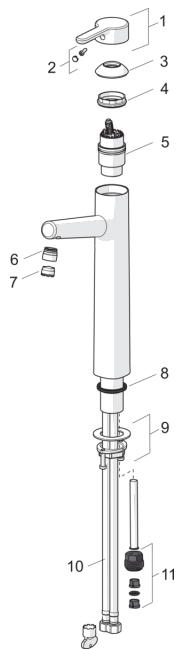

EAN: 4057304006371
static.hansa.com/51692283

Spare parts

SP51692283

	Name	Code
01	Lever Chrome	59914574
02	Symbol plug	59914573
03	Covering cap Chrome	59914649
04	Tightening nut, M42 x1,5, SW 38	59914128
05	Cartridge, 4.0 Classic	59914129
06	Fitting ring for aerator Chrome	59914645
07	Aerator, M18.5x1, TJ	59913366
08	Bottom seal	59914650
09	Fixing set	59913371
10	Flexible pipe, L=620, G3/8-M10x1	59914289