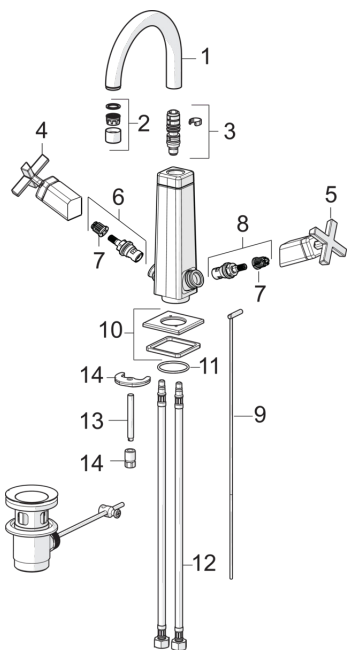

EAN: 4057304006838
static.hansa.com/50422201

Spare parts

SP50422201

| | Name | Code |
|----|---|----------|
| 01 | Spout Chrome | 59914608 |
| 02 | Aerator, 6 l/min Chrome | 59914428 |
| 03 | Sealing kit for spout | 59914431 |
| 04 | Handle Chrome | 59914616 |
| 05 | Handle Chrome | 59914617 |
| 06 | Headpart, G3/8 | 59913261 |
| 07 | Adapter White | 59910235 |
| 08 | Headpart, G3/8 | 59913260 |
| 09 | Pop-up operating rod Chrome | 59913459 |
| 10 | Cover flange Chrome | 59914612 |
| 11 | O-ring, d 37.77x2.62 | 59913995 |
| 12 | Flexible pipe, L=430, M8x1-G3/8 LH Discontinued | 59914466 |
| 13 | Fixing screw, M8x1, L=140 | 59912474 |
| 14 | Fixing set | 59910749 |