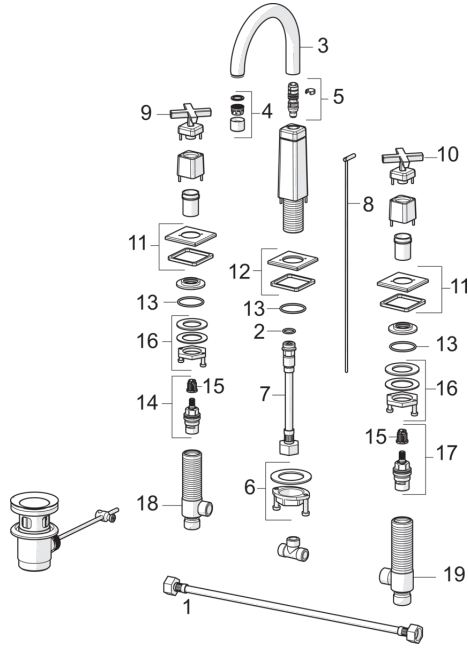

EAN: 4057304006845
static.hansa.com/50412201

Spare parts

SP50412201

	Name		Code
01	Flexible pipe, L=430, G1/2xG1/2	Discontinued	59914404
02	O-ring, 13X2	Discontinued	59914405
03	Spout Chrome		59914608
04	Aerator, 6 l/min Chrome		59914428
05	Sealing kit for spout		59914431
06	Fixing set		59913371
07	Flexible pipe, L=160, G1/2-M10x1	Discontinued	59914407
08	Pop-up operating rod Chrome		59913459
09	Handle	Discontinued	59914609
10	Handle		59914610
11	Cover flange Chrome		59914611
12	Cover flange Chrome		59914612
13	O-ring, d 37.77x2.62		59913995
14	Headpart, G1/2, SW17		59913224
15	Adapter White		59910235
16	Fixing set	Discontinued	59914403
17	Headpart, G1/2		59913457
18	Valve, G1/2xG1/2		59913455
19	Valve, G1/2xG1/2		59913453