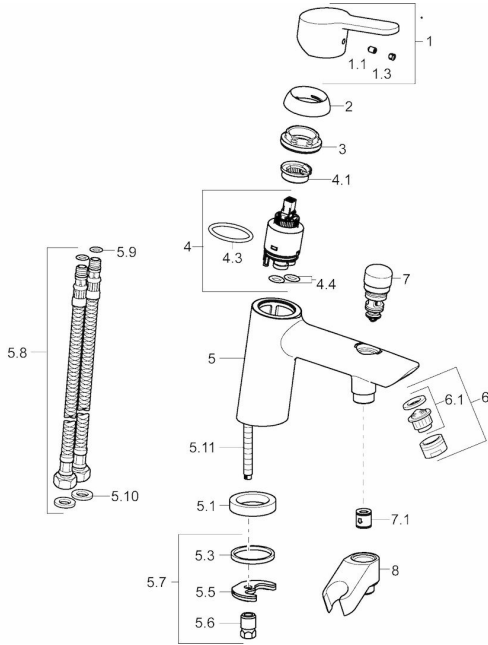

Spare parts

SP49512203

	Name	Code
1	Lever Chrome	59913827
1.1	Screw, M5x8, SW2.5	59904755
1.3	Symbol plug Grey	59912112
2	Covering cap, 33 x 3 mm Chrome	59912504
3	Tightening nut, M40x1, SW30	59913210
4	Cartridge, 3.5 Eco	59912324
4	Cartridge, 3.5 Classic	59913075
4.1	Temperature adjustment limiter	59912325
4.3	O-ring, d 28.24x2.62	59912590
4.4	O-ring, d 10.10x1.60	59905072
5.1	Spacer ring	59906787
5.10	Gasket, 9.5x14.4x2	59912551
5.11	Fixing screw, M8x1, L=140	59912474
5.3	Gasket, 43x37x3	59912506
5.5	Fixing plate	59904765
5.6	Screw, M8x1, SW13	59904766
5.7	Fixing set	59910749
5.8	Flexible pipe, L=430, G3/8-M10x1	59912515
5.9	O-ring, d 7.65x1.78	59902337
6	Aerator, M24x1 D Chrome	59911829
7	Diverter Chrome	59912656
7.1	Non-return valve	59905714
8	Holder Chrome	59912880
N.I.	Key, SW 30/34	59912108