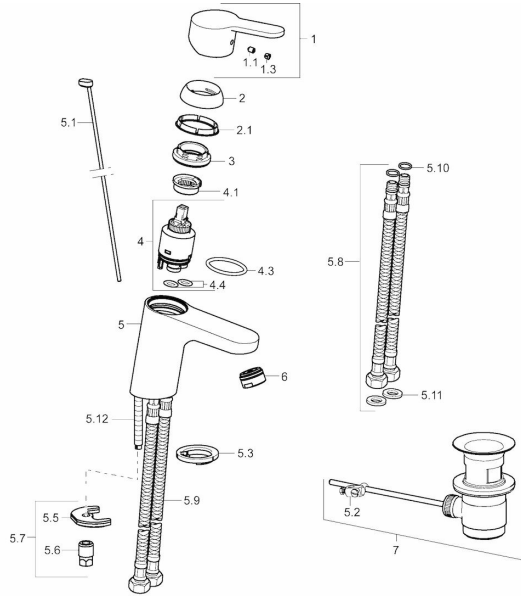

## Spare parts

### SP49402203

	Name	Code
1	Lever Chrome	59913827
1.1	Screw, M5x8, SW2.5	59904755
1.3	Symbol plug Grey	59912112
2	Covering cap, 33 x 3 mm Chrome	59912504
2.1	Gasket, 45x35.5x5.4	59913651
3	Tightening nut, M40x1, SW30	59913210
4	Cartridge, 3.5 Classic	59913075
4	Cartridge, 3.5 Eco	59912324
4.1	Temperature adjustment limiter	59912325
4.3	O-ring, d 28.24x2.62	59912590
4.4	O-ring, d 10.10x1.60	59905072
5.1	Pop-up operating rod Chrome	59913067
5.10	O-ring, d 7.65x1.78	59902337
5.11	Gasket, 9.5x14.4x2	59912551
5.12	Fixing screw, M8x1, L=140	59912474
5.2	Swivel joint	59904624
5.3	Bottom seal	59913653
5.5	Fixing plate	59904765
5.6	Screw, M8x1, SW13	59904766
5.7	Fixing set	59912113
5.8	Flexible pipe	59913213
5.9	Flexible pipe, L=430, G3/8-M10x1	59912515
6	Aerator, M24x1, 6 l/min Chrome	59913727
7	Pop-up waste Chrome	59904620
7	Pop-up waste, (2019-) Chrome	59914764
N.I.	Key, SW 30/34	59912108