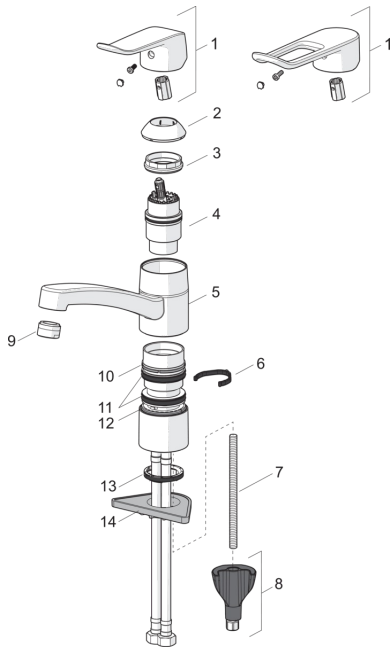

EAN: 4057304010804
static.hansa.com/46102206

Spare parts

SP46102206

	Name	Code
01	Lever, L=136 Chrome	59914719
01	Long lever, L=162 Chrome	59914716
02	Covering cap Chrome	59914482
03	Tightening nut, M42 x1,5, SW 38	59914128
04	Cartridge, 4.0 Classic	59914129
05	Spout, L=210 Chrome	59914730
05	Spout, L=132	59914483
06	Spout overturning stopper, 40° - 80°	59914540
06	Spout overturning stopper, 120°	59914489
07	Fixing screw, M8x1, L=130	59914474
08	Fixing set	59914475
09	Aerator, M24x1 STD HC B Chrome	59905830
09	Aerator, M24 x 1 STD HC A Chrome	59902366
10	Bearing ring	59914490
11	X-sealing set	59914485
12	Bearing ring	59914486
13	Bottom seal	59914591
14	Supporting plate	59910008
N.I.	Flexible pipe, L=475, G3/8-M10x1 LH	59914468