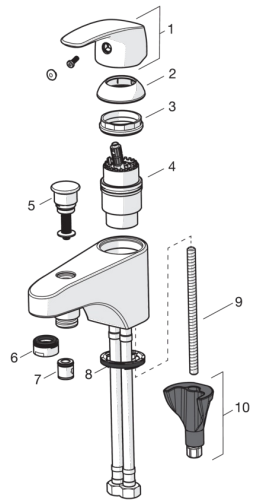

EAN: 4057304003790
static.hansa.com/45372283

Spare parts

SP45372283

	Name	Code
01	Lever Chrome	59914453
02	Covering cap Chrome	59914454
03	Tightening nut, M42 x1,5, SW 38	59914128
04	Cartridge, 4.0 Classic	59914129
05	Diverter Chrome	59914487
06	Aerator, M24x1 C uk Chrome	59914488
07	Non-return valve, DN 15	59914250
08	Bottom seal	59913653
09	Fixing screw, M8x1, L=130	59914474
10	Fixing set	59914475