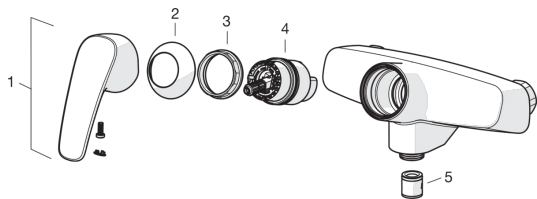

EAN: 4057304003011
static.hansa.com/45120183

Spare parts

SP45120183

	Name	Code
01	Lever Chrome	59914453
02	Covering cap Chrome Discontinued	59914495
03	Tightening nut, M42 x1,5, SW 38	59914128
04	Cartridge, 4.0 Classic	59914129
05	Non-return valve	59905714