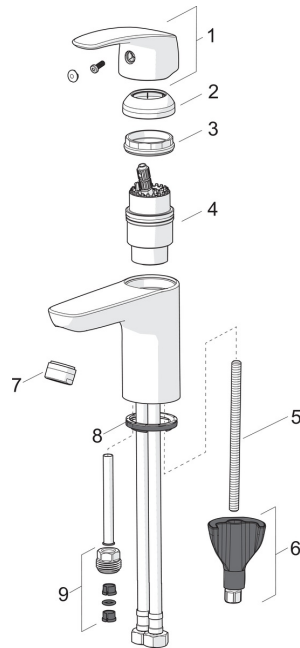

EAN: 4057304003080
static.hansa.com/45052283

Spare parts

SP0035D

	Name	Code
01	Shutter sealing (10 pcs)	59914492
02	Strainer with O-rings	59914493

Spare parts

SP45052283

	Name	Code
01	Lever Chrome	59914453
02	Covering cap Chrome	59914478
03	Tightening nut, M42 x1,5, SW 38	59914128
04	Cartridge, 4.0 Classic	59914129
05	Fixing screw, M8x1, L=130	59914474
06	Fixing set	59914475
07	Aerator, M24x1 , 6 l/min Chrome	59914476
08	Bottom seal	59913653
09	Nipple Discontinued	59914133
N.I.	Bidetta hand shower Chrome	59914465
N.I.	Flexible pipe, L=375, G3/8-M10x1	59914188
N.I.	Pop-up waste, (2019-) Chrome	59914764
N.I.	Hand shower holder, (2015-)	59914178