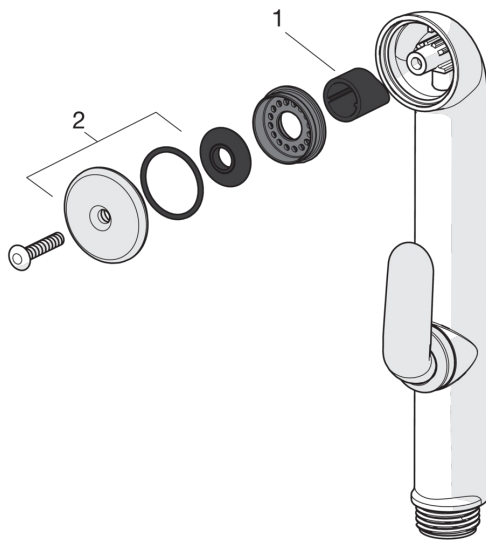

EAN: 4057304003080
static.hansa.com/45052283

Spare parts

SP0035D

	Name	Code
01	Shutter sealing (10 pcs)	59914492
02	Strainer with O-rings	59914493

Spare parts

SP45052283

	Name	Code
01	Lever Chrome	59914453
02	Covering cap Chrome	59914478
03	Tightening nut, M42 x1,5, SW 38	59914128
04	Cartridge, 4.0 Classic	59914129
05	Fixing screw, M8x1, L=130	59914474
06	Fixing set	59914475
07	Aerator, M24x1 , 6 l/min Chrome	59914476
08	Bottom seal	59913653
09	Nipple Discontinued	59914133
N.I.	Bidetta hand shower Chrome	59914465
N.I.	Flexible pipe, L=375, G3/8-M10x1	59914188
N.I.	Pop-up waste, (2019-) Chrome	59914764
N.I.	Hand shower holder, (2015-)	59914178