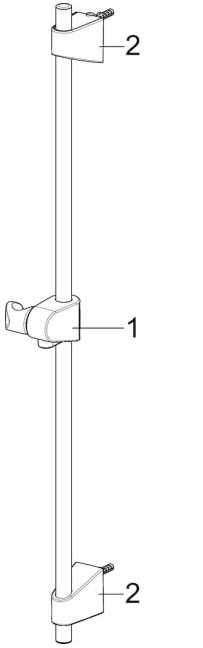

EAN: 4057304002472
static.hansa.com/44780113

Spare parts

SP44780113

	Name	Code
01	Slide for shower rail Chrome	59914392
02	Wall support Chrome	59914394
N.I.	Shower hose, L=1750 Chrome	44460300
N.I.	Hand shower Chrome	44610300
N.I.	Soap tray Transparent	44730100