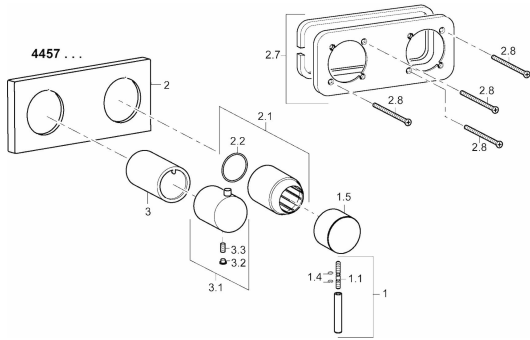

EAN: 4015474232303
static.hansa.com/44579503

Spare parts

SP44579503

	Name	Code
1	Lever, 45 mm (2011-) Chrome	59913272
1.1	Screw, M5x28, SW2.5	59913273
1.4	O-ring, d 3x1.5	59913100
1.5	Cap, (2011-) Chrome	59913271
2	Cover plate, 175 x 75 Chrome	59913734
2.1	Covering cap, (2011-) Chrome	59912511
2.2	O-ring, 41x3	59913215
2.7	Cover plate holder	59913697
2.8	Screw, M4 x 55	59913698
3	Bushing Chrome	59913702
3.1	Handle Chrome	59913724
3.2	Cover plug Chrome	59911840
N.I.	Raising kit, 20 mm	59913591