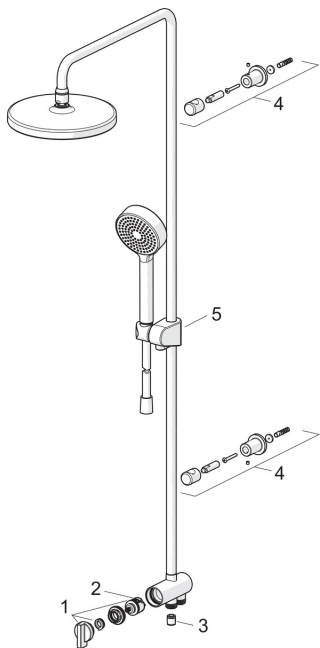

## Spare parts

### SP44380200

	Name	Code
01	Diverter	59914119
02	Diverter/Cartridge	59914183
03	Non-return valve, DN 15	59914250
04	Shower pipe holder Chrome	59914773
05	Slide for shower rail Chrome	59914392
N.I.	Overhead shower, d 200 mm Chrome	44740100
N.I.	Overhead shower, 200x200 mm Chrome	44740200
N.I.	Shower hose, L=1750 Chrome	54120300