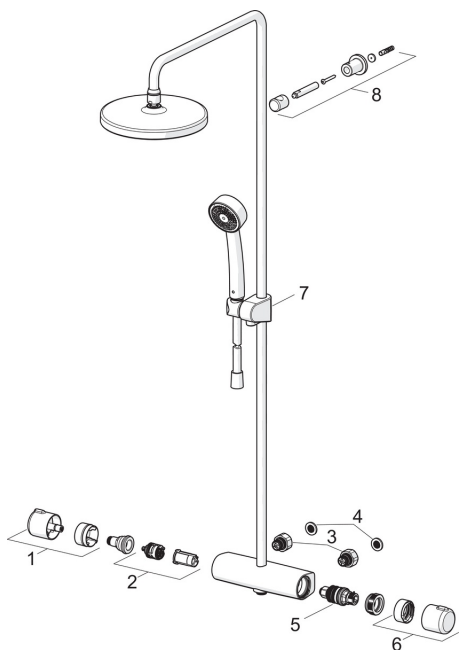

EAN: 4057304012877
static.hansa.com/44350130

Spare parts

SP44350130

	Name	Code
01	Flow control handle Chrome	59914397
02	Diverter and cartridge	59914775
03	Combiner	59914472
04	Filter sealing, G3/4	59911076
05	Thermostatic cartridge, 3,4	59914114
06	Temperature control handle Chrome	59914396
07	Slide for shower rail Chrome	59914392
08	Shower pipe holder Chrome	59914773
N.I.	Overhead shower, d 200 mm Chrome	44740100
N.I.	Overhead shower, 200x200 mm Chrome	44740200