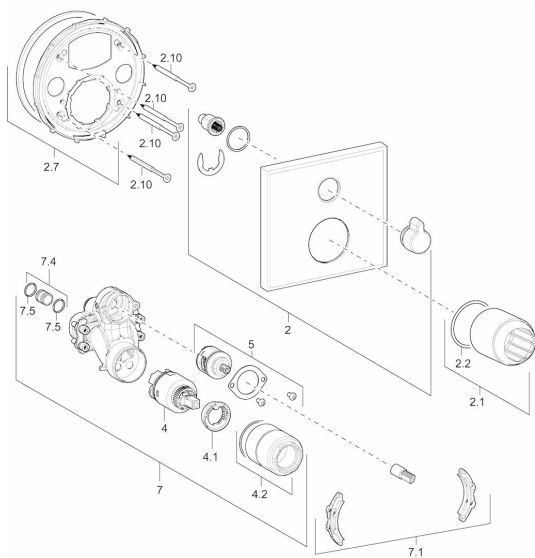

EAN: 4015474274686
static.hansa.com/40529073

Spare parts

SP40529073

	Name	Code
2	Cover flange, 150 x 150 mm Chrome	59914222
2.1	Covering cap, (2011-) Chrome	59912511
2.10	Screw, M4.5x80	59912890
2.2	O-ring, 41x3	59913215
2.7	Accessory bag Chrome	59914218
4	Cartridge, 3.5 Classic	59913075
4.1	Temperature adjustment limiter	59912325
4.2	Screw sleeve, M38x1	59912115
5	Diverter/Cartridge	59914183
7	Functional unit, 3.5 Chrome	59914216
7.1	Accessory bag	59914217
7.4	Connection nipple, (2014-)	59913885
7.5	O-ring, d 14,0 x d 2,0	59912982
N.I.	Raising kit, 20 mm	59912754
N.I.	Vacuum breaker	59914059