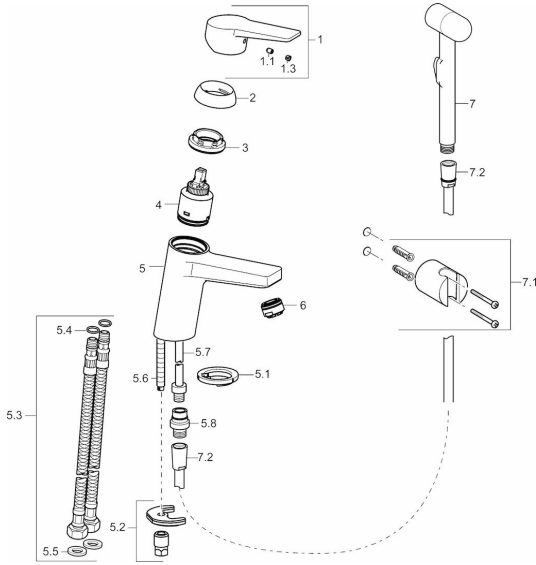

EAN: 4015474269095
static.hansa.com/09302203

Spare parts

SP09302203

	Name	Code
1	Lever Chrome	59913910
1	Lever Chrome	59913911
1.1	Screw, M5x8, SW2.5	59904755
1.3	Symbol plug Grey	59912112
2	Covering cap, 33 x 3 mm Chrome	59912504
3	Tightening nut, M40x1, SW30	59913210
4	Cartridge, 3.5 Classic	59913075
4	Cartridge, 3.5 Discontinued	59913965
5.1	Bottom seal	59913653
5.2	Fixing set	59912113
5.3	Flexible pipe, M8x1xG3/8, L=430	59913964
5.4	O-ring, 6x1.4	59913266
5.5	Gasket, 9.5x14.4x2	59912551
5.6	Fixing screw, M8x1, L=140	59912474
5.7	Coupling pipe, M8x1 - M14x1, L=214	59914035
5.8	Connector, G1/2 x M14x1	59914180
6	Aerator, M24x1, 6 l/min Chrome	59913727
7	Hand shower	59914177
7.1	Hand shower holder	59911864
7.1	Hand shower holder, (2015-)	59914178
7.2	Shower hose, L=1600, G1/2xG1/2	59914179
N.I.	Key, SW 30/34	59912108