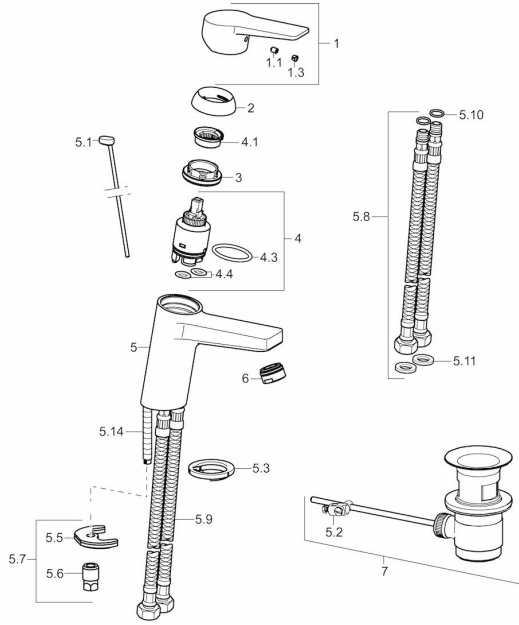

Spare parts

SP09092283

| | Name | Code |
|------|----------------------------------|----------|
| 1 | Lever Chrome | 59913910 |
| 1 | Lever Chrome | 59913911 |
| 1.1 | Screw, M5x8, SW2.5 | 59904755 |
| 1.3 | Symbol plug Grey | 59912112 |
| 2 | Covering cap, 33 x 3 mm Chrome | 59912504 |
| 3 | Tightening nut, M40x1, SW30 | 59913210 |
| 4 | Cartridge, 3.5 Eco | 59912324 |
| 4 | Cartridge, 3.5 Classic | 59913075 |
| 4.1 | Temperature adjustment limiter | 59912325 |
| 4.3 | O-ring, d 28.24x2.62 | 59912590 |
| 4.4 | O-ring, d 10.10x1.60 | 59905072 |
| 5.1 | Pop-up operating rod Chrome | 59913067 |
| 5.10 | O-ring, d 7.65x1.78 | 59902337 |
| 5.11 | Gasket, 9.5x14.4x2 | 59912551 |
| 5.14 | Fixing screw, M8x1, L=140 | 59912474 |
| 5.2 | Swivel joint | 59904624 |
| 5.3 | Bottom seal | 59913653 |
| 5.5 | Fixing plate | 59904765 |
| 5.6 | Screw, M8x1, SW13 | 59904766 |
| 5.7 | Fixing set | 59912113 |
| 5.8 | Flexible pipe | 59913213 |
| 5.9 | Flexible pipe, L=430, G3/8-M10x1 | 59912515 |
| 6 | Aerator, M24x1, 6 l/min Chrome | 59913727 |
| 6.14 | Pop-up waste, (2019-) Chrome | 59914764 |
| 7 | Pop-up waste Chrome | 59904620 |
| 7 | Pop-up waste, (2019-) Chrome | 59914764 |
| N.I. | Key, SW 30/34 | 59912108 |