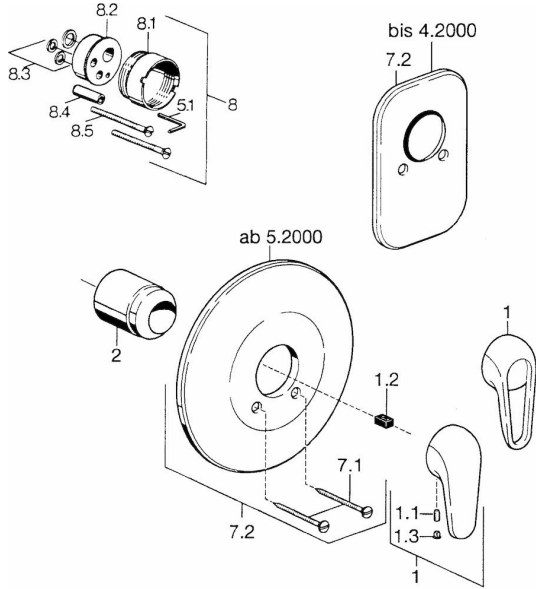

## Spare parts

### SP07879100

	Name	Code
2	Covering cap Chrome	59904820
7.1	Screw, M5x65 Chrome	59904847
7.1	Screw, M5x65 White	59906672
7.2	Cover flange Chrome	59911012
7.2	Cover flange, d 205 mm Chrome	59911969