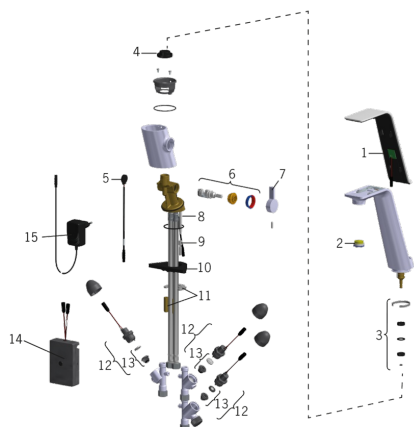

EAN: 4015470030439
static.hansa.com/07772203

Spare parts

SP07772203

	Name	Code
01	Cover full	59914446
02	Aerator, STD M24x1 CC S	59914143
03	Bearing kit for spout	59914447
04	Spout overturning stopper	59914448
05	Electronic casing	59914449
06	Temperature adjustment spindle	59914450
07	Lever	59914451
08	Fixing screw, M6x65	59914259
09	Extension screw kit, M6	59914175
10	Supporting plate	59910008
11	Fixing plates with nuts	59914132
12	Pilot valve, 3 V	59914338
13	Membrane	59914126
14	Control unit	59914452
15	Power supply, 230/12 V, 500 mA	64490100