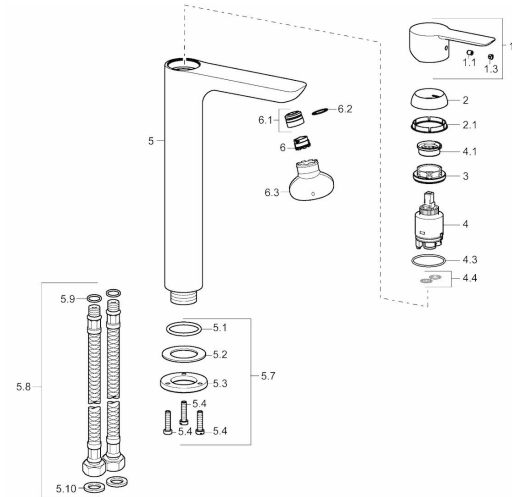

EAN: 4015474248588
static.hansa.com/06032203

Reserveonderdelen

SP06032203

| | Naam | Code |
|------|--|----------|
| 1 | Hendel Chromom | 59913650 |
| 1.1 | Schroef, M5x8, SW2.5 | 59904755 |
| 1.3 | Sierdop Grijs | 59912112 |
| 2 | Kap, 33 x 3 mm Chromom | 59912504 |
| 2.1 | Dichting, 45x35.5x5.4 | 59913651 |
| 3 | Schroefring, M40x1, SW30 | 59913210 |
| 4 | Binnenwerk, 3.5 Eco | 59912324 |
| 4 | Binnenwerk, 3.5 Classic | 59913075 |
| 4.1 | Temperature adjustment limiter | 59912325 |
| 4.3 | O-ring, d 28.24x2.62 | 59912590 |
| 4.4 | O-ring, d 10.10x1.60 | 59905072 |
| 5.1 | O-ring, d 36,09 X d 3,53 | 59913396 |
| 5.7 | Bevestigingsset | 59913371 |
| 5.8 | Flexibele aansluitingen, L=590, G3/8-M10x1 | 59913166 |
| 5.9 | O-ring, d 7.65x1.78 | 59902337 |
| 5.10 | Dichting, 9.5x14.4x2 | 59912551 |
| 6 | Mousseur, M18.5x1, TJ | 59913366 |
| 6.1 | Fitting ring for aerator Chromom | 59913654 |
| 6.3 | Perlatorsleutel, M18.5 | 59913367 |
| N.I. | Sleutel, SW 30/34 | 59912108 |