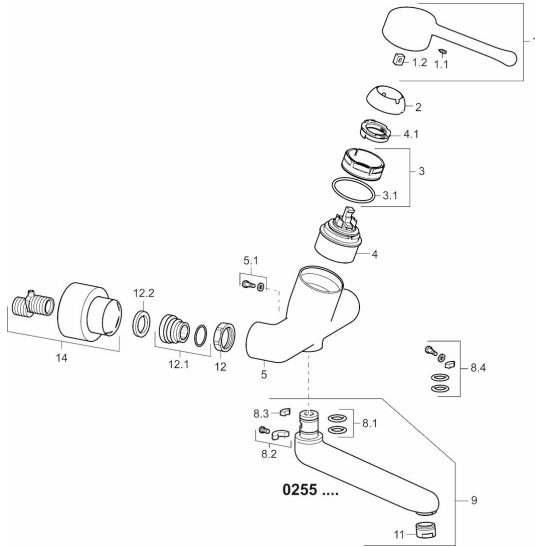

EAN: 4015474267237
static.hansa.com/02552206

Spare parts

SP02552206

	Name	Code
1	Long lever, L=143 Chrome	02450006
1.1	Screw, M5x8, SW2.5	59904755
1.2	Bushing	59904778
11	Aerator, M24x1 A (2013-) Laminar PL-HC-STD Chrome	59914054
12	Connection nut, G3/4, AF 30	59902230
12.1	Connector	59913400
12.2	Retaining ring, 23.9x15.2x2	59902689
14	Cover flange pair Chrome	02720200
2	Covering cap Chrome	59914069
3	Tightening nut, M50x1, SW45	59914070
3.1	O-ring, d 46x2	59912470
4	Cartridge, 4.8 Classic	59911437
4.1	Adjusting ring	59904759
5.1	Fixing screw, M6x12, AF2.5	59904804
8.1	O-ring, d 15x2.5	59910423
8.2	Screw, M6x10, 2,5	59911435
8.2	Limiter	59910421
8.3	Limiter	59910422
8.4	Maintenance set	59912230
9	Spout, L=161 Chrome	02692000
9	Spout, L=226 Chrome	02702000
N.I.	Key, SW45/SW50	59905190
N.I.	Emptying valve	59912483