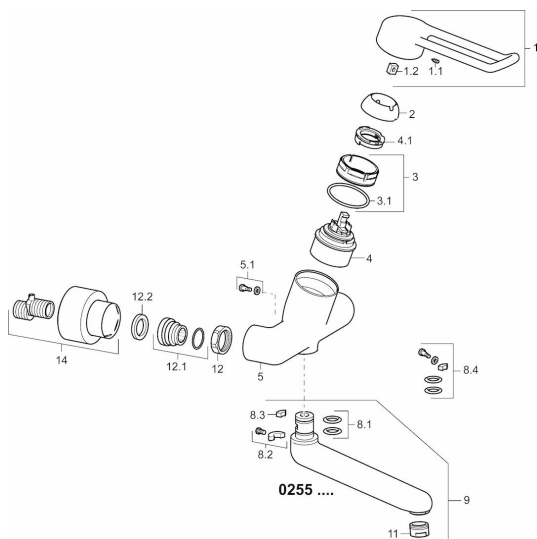

## Spare parts

### SP02552205

	Name	Code
1	Long lever, L=149 Chrome	02440005
1.1	Screw, M5x8, SW2.5	59904755
1.2	Bushing	59904778
11	Aerator, M24x1 A (2013-) Laminar PL-HC-STD Chrome	59914054
12	Connection nut, G3/4, AF 30	59902230
12.1	Connector	59913400
12.2	Retaining ring, 23.9x15.2x2	59902689
14	Cover flange pair Chrome	02702000
2	Covering cap Chrome	59914069
3	Tightening nut, M50x1, SW45	59914070
3.1	O-ring, d 46x2	59912470
4	Cartridge, 4.8 Classic	59911437
4.1	Adjusting ring	59904759
5.1	Fixing screw, M6x12, AF2.5	59904804
8.2	Limiter	59910421
8.2	Screw, M6x10, 2,5	59911435
8.3	Limiter	59910422
8.4	Maintenance set	59912230
9	Spout, L=226 Chrome	02702000
9	Spout, L=161 Chrome	02692000
N.I.	Key, SW45/SW50	59905190
N.I.	Emptying valve	59912483