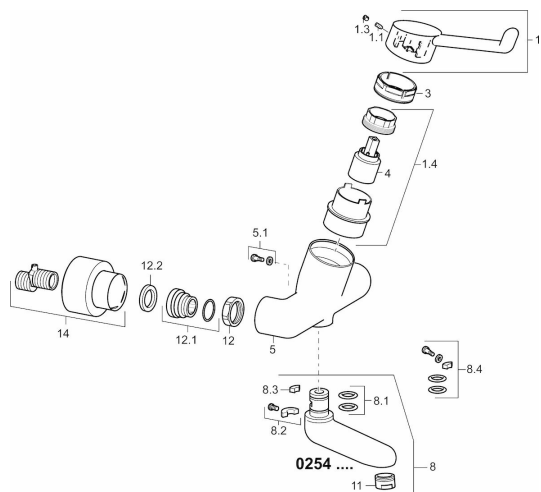

EAN: 4015474267176
static.hansa.com/02542202

Spare parts

SP02542202

	Name	Code
1	Lever, L=142 Chrome	02460002
1.1	Screw, M5x8, SW2.5	59904755
1.3	Cover plug Chrome	59913762
1.4	Diverter housing Discontinued	02710000
11	Aerator, M24x1 HC-STD , 6 l/min, Laminar Chrome	59914068
12	Connection nut, G3/4, AF 30	59902230
12.1	Connector	59913400
12.2	Retaining ring, 23.9x15.2x2	59902689
14	Cover flange pair Chrome	02720200
3	Tightening nut, M50x1, SW45	59914070
4	Cartridge	59913949
5.1	Fixing screw, M6x12, AF2.5	59904804
8	Spout, L=226 Chrome	02702000
8	Spout, L=161 Chrome	02692000
8	Spout, L=86 Chrome	02682000
8.1	O-ring, d 15x2.5	59910423
8.2	Limiter	59910421
8.2	Screw, M6x10, 2,5	59911435
8.3	Limiter	59910422
8.4	Maintenance set	59912230
N.I.	Emptying valve	59912483
N.I.	Key, SW45/SW50	59905190