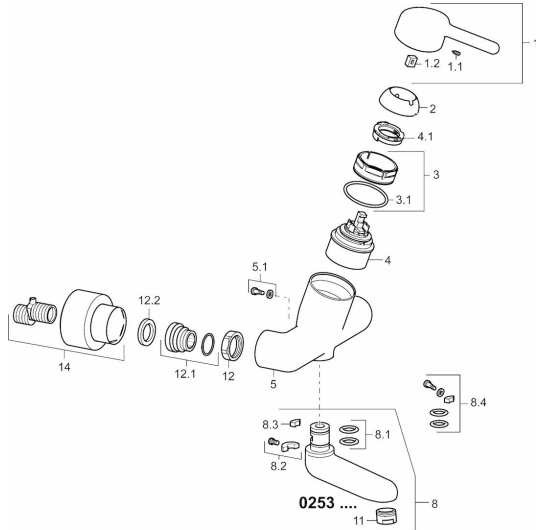

EAN: 4015474267169
static.hansa.com/02532203

Spare parts

SP02532203

	Name	Code
1	Lever, L=93 mm Chrome	59914072
1.1	Screw, M5x8, SW2.5	59904755
1.2	Bushing	59904778
11	Aerator, M24x1 A (2013-) Laminar PL-HC-STD Chrome	59914054
12	Connection nut, G3/4, AF 30	59902230
12.1	Connector	59913400
12.2	Retaining ring, 23.9x15.2x2	59902689
14	Cover flange pair Chrome	02720200
2	Covering cap Chrome	59914069
3	Tightening nut, M50x1, SW45	59914070
3.1	O-ring, d 46x2	59912470
4	Cartridge, 4.8 Classic	59911437
4.1	Adjusting ring	59904759
5.1	Fixing screw, M6x12, AF2.5	59904804
8	Spout, L=161 Chrome	02692000
8	Spout, L=226 Chrome	02702000
8	Spout, L=86 Chrome	02682000
8.1	O-ring, d 15x2.5	59910423
8.2	Screw, M6x10, 2,5	59911435
8.2	Limiter	59910421
8.3	Limiter	59910422
8.4	Maintenance set	59912230
N.I.	Emptying valve	59912483
N.I.	Key, SW45/SW50	59905190