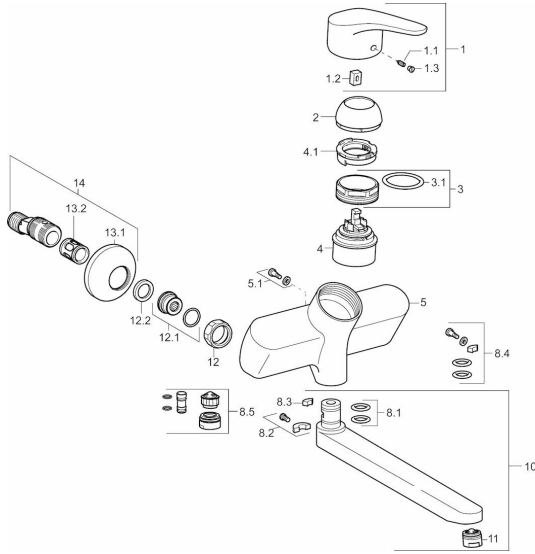

EAN: 4015474271364
static.hansa.com/01692283

Spare parts

SP01692283

	Name	Code
1	Lever, L=93 mm Chrome	01880083
1.1	Screw, M5x8, SW2.5	59904755
1.2	Bushing	59904778
1.3	Symbol plug Grey	59912112
10	Spout, L=235 (2019-) Chrome	59914767
10	Spout, L=96 (2019-) Chrome	59914765
10	Spout, L=170 (2019-) Chrome	59914766
10	Spout, L=145 Chrome	59911380
10	Spout, L=170 Chrome	59911183
10	Spout, L=96 Chrome	59910419
10	Spout, L=235 Chrome	59910417
11	Aerator, M24x1, Low pressure Chrome	59902692
11	Aerator, M24x1 A (2013-) Laminar PL-HC-STD Chrome	59914054
12	Connection nut, G3/4, AF 30	59902230
12.1	Connector	59913400
12.2	Retaining ring, 23.9x15.2x2	59902689
13.1	Cover flange Chrome	59904796
13.2	Silencer	59904792
14	Eccentric coupling with stop valves and cover plates, G1/2xG3/4 Chrome	59902034
2	Covering cap Chrome	59912638
3	Eye screw, M50x1, SW45	59904775
3.1	O-ring, d 43x2.5	59911166
4	Cartridge, 4.8 eco	59904601
4.1	Adjusting ring	59904759
5.1	Fixing screw, M6x12, AF2.5	59904804
8.1	O-ring, d 15x2.5	59910423
8.2	Screw, M6x10, 2,5	59911435
8.2	Limiter	59910421
8.3	Limiter	59910422
8.4	Maintenance set	59912230
8.5	Emptying valve	59912483