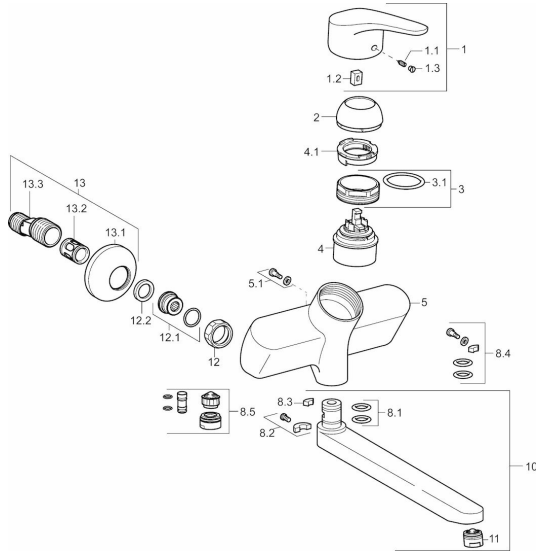

EAN: 4015474271357
static.hansa.com/01692183

Spare parts

SP01692183

	Name	Code
1	Lever, L=93 mm Chrome	01880083
1.1	Screw, M5x8, SW2.5	59904755
1.2	Bushing	59904778
1.3	Symbol plug Grey	59912112
2	Covering cap Chrome	59912638
3	Eye screw, M50x1, SW45	59904775
3.1	O-ring, d 43x2.5	59911166
4	Cartridge, 4.8 eco	59904601
4.1	Adjusting ring	59904759
5.1	Fixing screw, M6x12, AF2.5	59904804
8.1	O-ring, d 15x2.5	59910423
8.2	Limiter	59910421
8.2	Screw, M6x10, 2,5	59911435
8.3	Limiter	59910422
8.4	Maintenance set	59912230
8.5	Emptying valve	59912483
10	Spout, L=235 Chrome	59910417
10	Spout, L=96 Chrome	59910419
10	Spout, L=170 Chrome	59911183
10	Spout, L=145 Chrome	59911380
10	Spout, L=96 (2019-) Chrome	59914765
10	Spout, L=170 (2019-) Chrome	59914766
10	Spout, L=235 (2019-) Chrome	59914767
11	Aerator, M24x1 A (2013-) Laminar PL-HC-STD Chrome	59914054
12	Connection nut, G3/4, AF 30	59902230
12.1	Connector	59913400
12.2	Retaining ring, 23.9x15.2x2	59902689
13	Eccentric, G3/4 x G1/2 Chrome	59904793
13.1	Cover flange Chrome	59904796
13.2	Silencer	59904792
13.3	Eccentric connector, G3/4 x G1/2	59910254