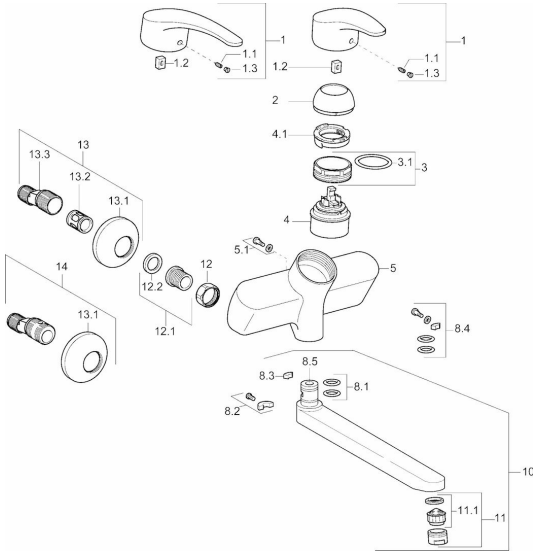

EAN: 4015474080164
static.hansa.com/01692173

Spare parts

SP01692173

	Name	Code
1	Lever, 138 mm Chrome	01880076
1	Lever, L=87 mm	59914195
1.1	Screw, M5x8, SW2.5	59904755
1.2	Bushing	59904778
1.3	Symbol plug Grey	59912112
10	Spout, L=235 (2019-) Chrome	59914767
10	Spout, L=235 Chrome	59910417
10	Spout, L=96 (2019-) Chrome	59914765
10	Spout, L=170 (2019-) Chrome	59914766
10	Spout, L=96 Chrome	59910419
10	Spout, L=145 Chrome	59911380
10	Spout, L=170 Chrome	59911183
11	Aerator, M24x1 A (2013-) Laminar PL-HC-STD Chrome	59914054
11	Aerator, M24x1 Z Chrome	59906826
12	Connection nut, G3/4, AF 30	59902230
12.1	Seat, 1/2"L	59904618
12.2	Retaining ring, 23.9x15.2x2	59902689
13	Eccentric, G3/4 x G1/2 Chrome	59904793
13.1	Cover flange Chrome	59904796
13.2	Silencer	59904792
13.3	Eccentric connector, G3/4 x G1/2	59910254
14	Eccentric coupling with stop valves and cover plates, G1/2xG3/4 Chrome	59902034
2	Covering cap Chrome	59912638
3	Eye screw, M50x1, SW45	59904775
3.1	O-ring, d 43x2.5	59911166
4	Cartridge, 4.8 eco	59904601
4.1	Adjusting ring	59904759
5.1	Fixing screw, M6x12, AF2.5	59904804
8.1	O-ring, d 15x2.5	59910423
8.2	Limiter	59910421
8.2	Screw, M6x10, 2,5	59911435
8.3	Limiter	59910422
8.4	Maintenance set	59912230
8.5	Emptying valve	59912483