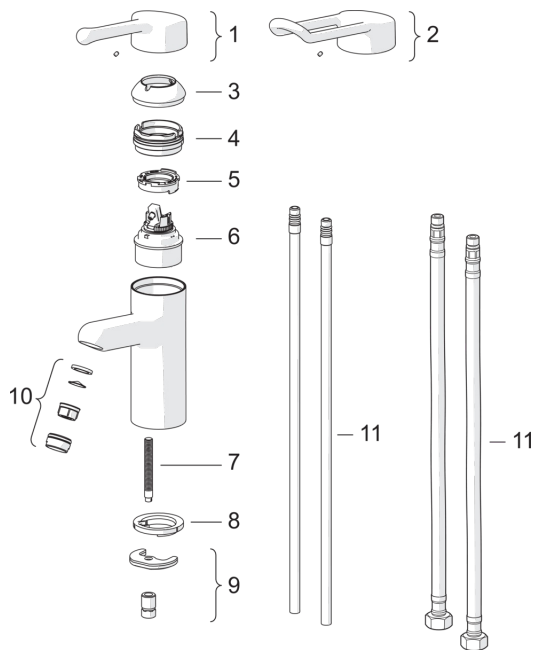

## Spare parts

### SP01662195

	Name	Code
01	Long lever, L=143 Chrome	02450006
02	Long lever, L=149 Chrome	02440005
03	Covering cap Chrome	59914069
04	Tightening nut, M50x1, SW45	59914070
05	Adjusting ring	59904759
06	Cartridge, 4.8 Classic	59911437
07	Fixing screw, M8x1, L=140	59912474
08	Bottom seal	59913653
09	Fixing set	59910749
10	Aerator, M24x1 A (2013-) Laminar PL-HC-STD Chrome	59914054
11	Flexible pipe, L=430, G3/8-M8x1 LH	59914718
11	Coupling pipe, L=420, M8x1	59914456
N.I.	Connector, G1/2 x M14x1	59914180
N.I.	Bidetta hand shower White	59914458
N.I.	Wall bracket White	59914457
N.I.	Quick-release coupling, G1/2 Chrome	04050200
N.I.	Shower hose, L=1500 White	59914460