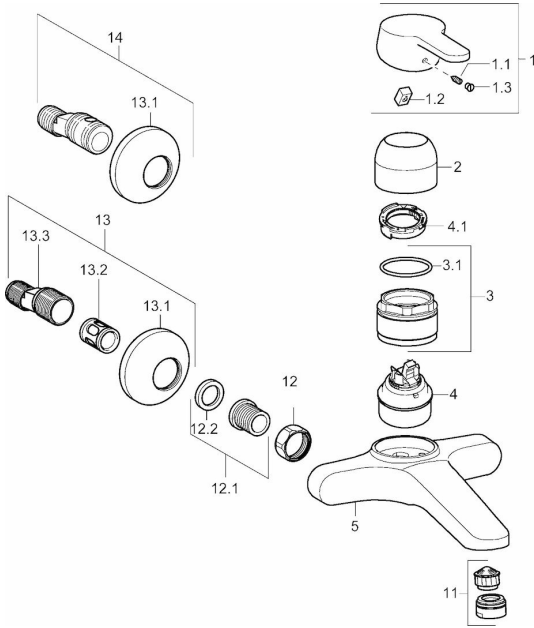

EAN: 4015474135857
static.hansa.com/01566173

Spare parts

SP01566173

	Name	Code
1	Lever, L=110 Chrome	01580076
1	Lever, L=86 mm Chrome	01580073
1.1	Screw, M5x8, SW2.5	59904755
1.2	Bushing	59904778
1.3	Symbol plug Grey	59912112
11	Aerator, M24x1 A (2013-) Laminar PL-HC-STD Chrome	59914054
11	Aerator, M24x1, 7 l/min (-2013)	59912004
12	Connection nut, G3/4, AF 30	59902230
12.1	Seat, 1/2"L	59904618
12.2	Retaining ring, 23.9x15.2x2	59902689
13	Eccentric, G3/4 x G1/2 Chrome	59904793
13.1	Cover flange Chrome	59904796
13.2	Silencer	59904792
13.3	Eccentric connector, G3/4 x G1/2	59910254
14	Eccentric coupling with stop valves and cover plates, G1/2xG3/4 Chrome	59902034
2	Covering cap Chrome	59911160
3	Tightening nut, M52 x 1, AF 45	59911161
3.1	O-ring, d 39 X d 2,5 Discontinued	59911162
4	Cartridge, 4.8 eco	59904601
4.1	Adjusting ring	59904759
N.I.	Key, SW45/SW50	59905190