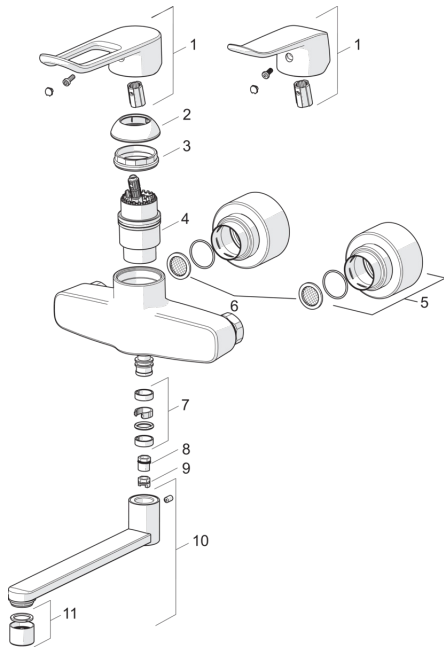

## Spare parts

### SP01536286

	Name	Code
01	Lever, L=136 Chrome	59914719
01	Long lever, L=162 Chrome	59914716
02	Covering cap Chrome	59914454
03	Tightening nut, M42 x1,5, SW 38	59914128
04	Cartridge, 4.0 Classic	59914129
05	Cover flange Chrome	59914717
06	Filter sealing, G3/4	59911076
07	Sealing kit for spout Chrome	59914720
08	Limiter, 120°	59914728
09	Spout overturning stopper, 60°/0°	59914264
10	Spout, L=300 Chrome	59914660
10	Spout, L=200 Chrome	59914659
10	Spout, L=100 Chrome	59914658
11	Aerator, M22x1 PL HC STD A Laminar Chrome	59914732