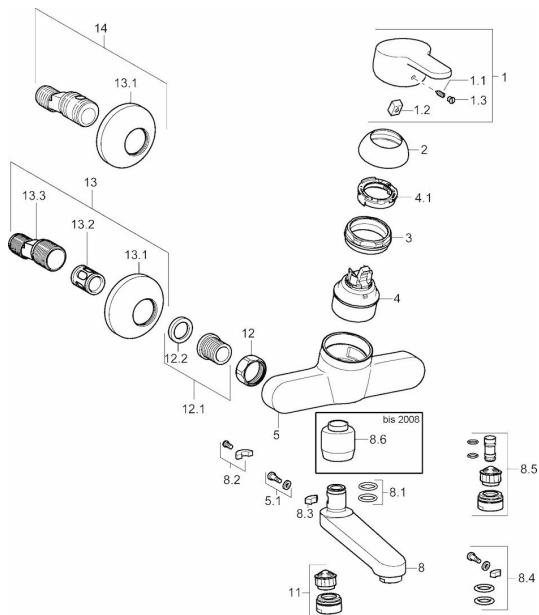

EAN: 4015474135765
static.hansa.com/01526173

Spare parts

SP01526173

	Name	Code
1	Lever, L=86 mm Chrome	01580073
1.1	Screw, M5x8, SW2.5	59904755
1.2	Bushing	59904778
1.3	Symbol plug Grey	59912112
11	Aerator, M24x1 , 7 l/ min (-2013)	59912004
11	Aerator, M24x1 A (2013-) Laminar PL-HC-STD Chrome	59914054
12	Connection nut, G3/4, AF 30	59902230
12.1	Seat, 1/2"L	59904618
12.2	Retaining ring, 23.9x15.2x2	59902689
13	Eccentric, G3/4 x G1/2 Chrome	59904793
13.1	Cover flange Chrome	59904796
13.2	Silencer	59904792
13.3	Eccentric connector, G3/4 x G1/2	59910254
14	Eccentric coupling with stop valves and cover plates, G1/2xG3/4 Chrome	59902034
2	Covering cap Chrome	59913068
3	Screw, M50x1, SW45	59913069
4	Cartridge, 4.8 eco	59904601
4.1	Adjusting ring	59904759
5.1	Fixing screw, M6x12, AF2.5	59904804
8	Spout, L=235 Chrome	59910417
8	Spout, L=96 (2019-) Chrome	59914765
8	Spout, L=116 Chrome	59912048
8	Spout, L=170 (2019-) Chrome	59914766
8	Spout, L=145 Chrome	59911380
8	Spout, L=235 (2019-) Chrome	59914767
8	Spout, L=170 Chrome	59911183
8.1	O-ring, d 15x2.5	59910423
8.2	Limiter	59910421
8.3	Limiter	59910422
8.4	Maintenance set	59912230
8.5	Emptying valve	59912483
8.6	Adapter, M18x1	59913074
N.I.	Key, SW45/SW50	59905190
N.I.	Screw, M6x10, 2,5	59911435