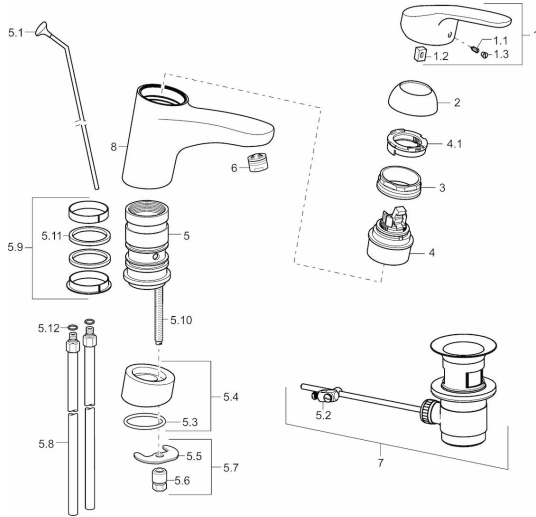

EAN: 4015474271210
static.hansa.com/01192183

Spare parts

SP01192183

	Name	Code
1	Lever, L=93 mm Chrome	01880083
1	Lever, 138 mm Chrome	01880076
1.1	Screw, M5x8, SW2.5	59904755
1.2	Bushing	59904778
1.3	Symbol plug Grey	59912112
2	Covering cap Chrome	59912647
3	Fixing screw, M50x1, SW45	59904890
4	Cartridge, 4.8 eco	59904601
4.1	Adjusting ring	59904759
5.1	Pop-up operating rod Chrome	59914050
5.10	Fixing screw, M8x1, L=140	59912474
5.11	Gasket, 40.3x6	59911387
5.12	O-ring, d 7.65x1.78	59902337
5.2	Swivel joint	59904624
5.4	Raising socket Chrome	59914051
5.5	Fixing plate	59904765
5.6	Screw, M8x1, SW13	59904766
5.7	Fixing set	59910749
5.8	Coupling pipe, L=430, M10x1	59912550
5.9	Sealing kit	59912646
6	Aerator, M24x1 (2011-)	59913739
7	Pop-up waste Chrome	59904620
8	Spout Chrome	59914052