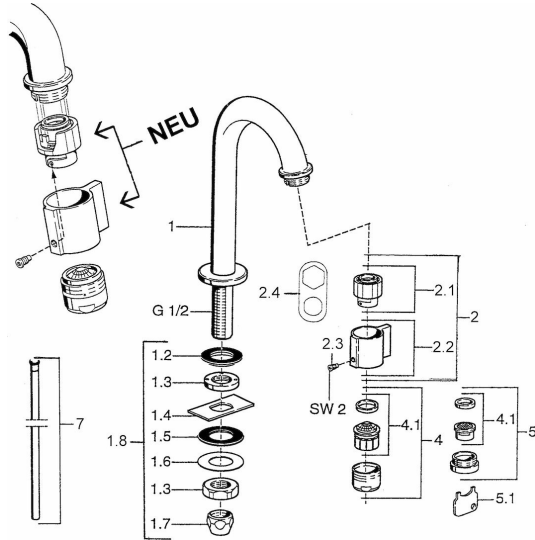

## Spare parts

### SP00918101

	Name	Code
1.2	Gasket	59902296
1.3	Fitting nut, G1/2, SW32	59902245
1.4	Protective piece	59905535
1.5	Gasket, 45x23x2	59902282
1.6	Gasket, 45x24x0.5	59902328
1.7	Sealing kit	59910707
1.8	Fixing set	59912335
2	Headpart Chrome	59911780
2	Headpart White	59911775
2.1	Headpart	59911777
2.2	Lever Chrome	59911781
2.3	Fixing screw, M4	59911778
2.4	Tool	59912334
4	Aerator, M24x1 A White	59905419
4	Aerator, M24x1 Z Chrome	59906826
4.1	Aerator, M22/24, Z	59906830
5	Aerator, M24x1	59905721
5.1	Key for aerator	59905789
7	Coupling pipe	59910629